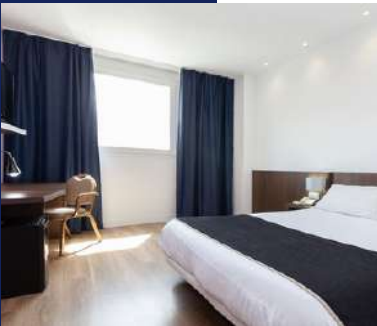

XVI European Poultry Conference
VALENCIA, SPAIN 24th-28th June 2024

HOTEL OLYMPIA UNIVERSIDADES ***

<https://www.hotelolympiauniversidades.com/en>

CODE: EPC2024

OLYMPIA
GRUPO