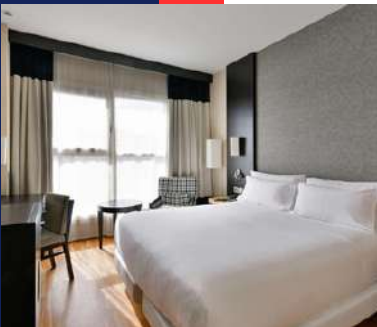

Description:

The NH Valencia Center hotel is located in the Campanar-Tendetes area, one of the quietest areas of Valencia. It is a 15-minute walk to the historic centre. Their guests highlight their 192 rooms as comfortable and elegant. On the top floor of the hotel there is a swimming pool, a solarium and a fitness centre. There is also a terrace where you can sit quietly and contemplate the view of the city.