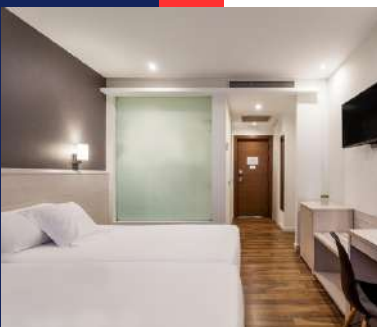

Description:

AZZ Valencia Táctica has a modern and functional design. It is located in the Tactical Business Park in Paterna (Valencia), a strategic point just 10 minutes from the centre of Valencia and 5.5 km from the international airport of Valencia. It is also located very close to various tourist attractions. The establishment has 103 fully equipped rooms, as well as an outdoor terrace, a paddle tennis court, indoor swimming pool and sauna for the relaxation of the guests.