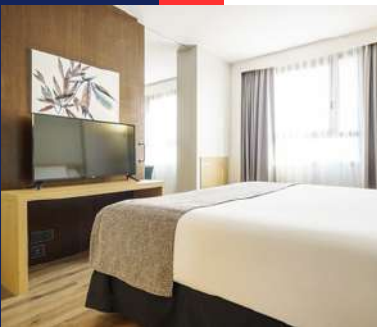

XVI European Poultry Conference
VALENCIA, SPAIN 24th-28th June 2024

HOTEL ILUNION VALENCIA ***

<https://www.ilunionvalencia3.com/colectivos/congresoaviclav3/>

CODE: CONGRESOAVICOLAV3

Address:

Valle de Ayora, 5, Benicalap, 46015 Valencia SPAIN

Location:

The Hotel Meliá Valencia is one of the official hotels of the EPC 2024 Conference. It is only 100 metres from the Valencia Conference Center.

- Walking distance to the VCC – 2 minutes
- Bus/metro distance to the Old Town - 10 minutes
- Metro distance to the Airport-20 minutes

Rates:

135€ DUI (VAT INCLUDED)

145€ DOUBLE (VAT INCLUDED)

Bed and breakfast

ILUNION Valencia 3*

CODE: CONGRESOAVICOLAV3

Description:

The ILUNION Valencia 3 Hotel, between the Feria, the Nuevo Mestalla Stadium and the Palacio de Congresos. This accessible three-star hotel is your best option if you are looking for hotels in central Valencia, with all the services in one of the most avant-garde areas of the city. It has its own swimming pool and parking, making it the ideal choice for your business or leisure stays in Valencia.